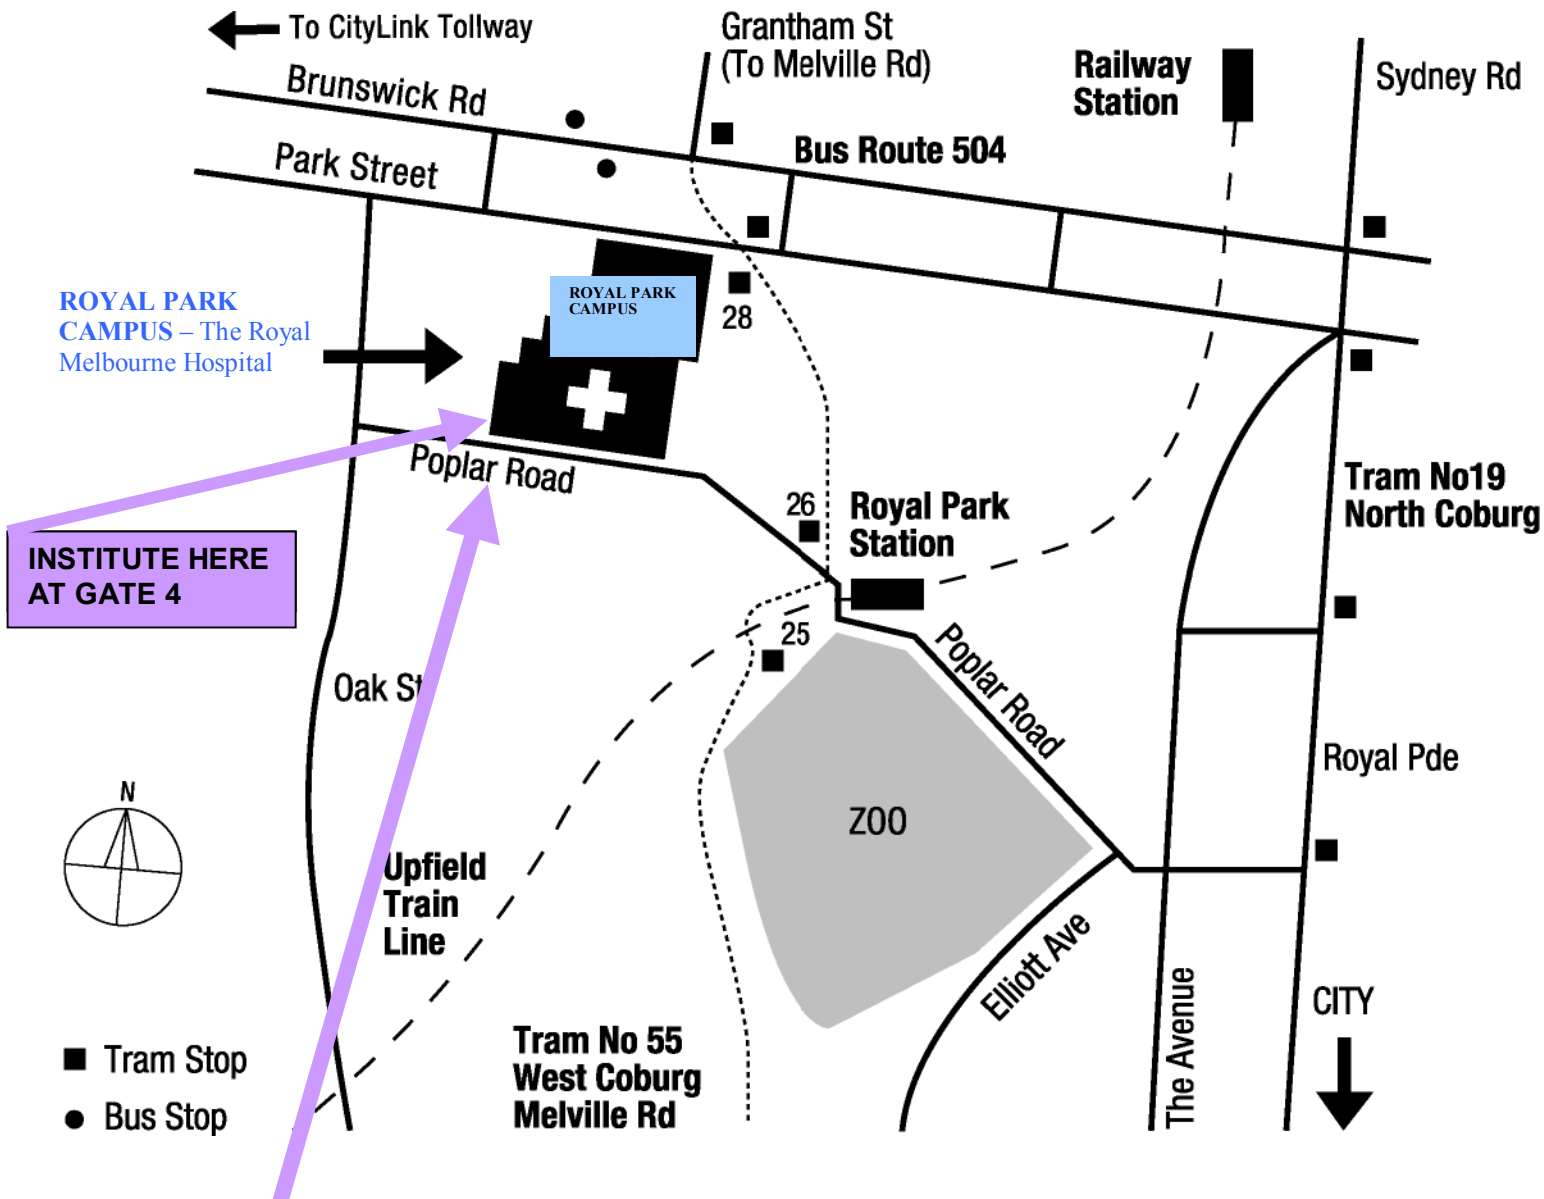

The Royal Melbourne Hospital – **ROYAL PARK CAMPUS** - Where to find us

Public Transport Information

UPFIELD train line
Stops at Royal Park Station

TRAM55
Stop 28 & Stop 26 Monday to Saturday tram travels along William Street. On Sunday tram travels along Elizabeth Street.

TRAM 19 - North Coburg
Monday to Sunday service

BUS 504
Runs from Moonee Ponds Junction to Clifton Hill via Brunswick Road.
Service runs from 6.30am every half an hour to 6.30pm, Mon to Fri. Limited service on Sat and no direct service on Sun.

The NATIONAL AGEING RESEARCH INSTITUTE IS HERE VIA gate 4, 34-54 Poplar Road, PARKVILLE